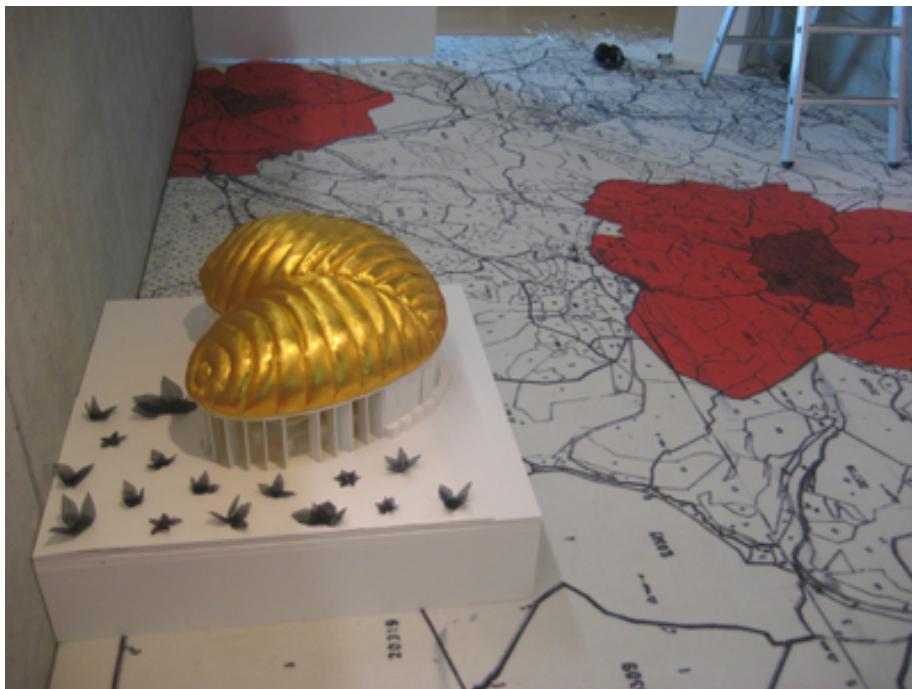

Illustrations of recent FAST exhibition at the NAI, Rotterdam Biennale.

For further information please contact us at pr@one-land.org | +31624912787 |
info on the project: www.one-land.org