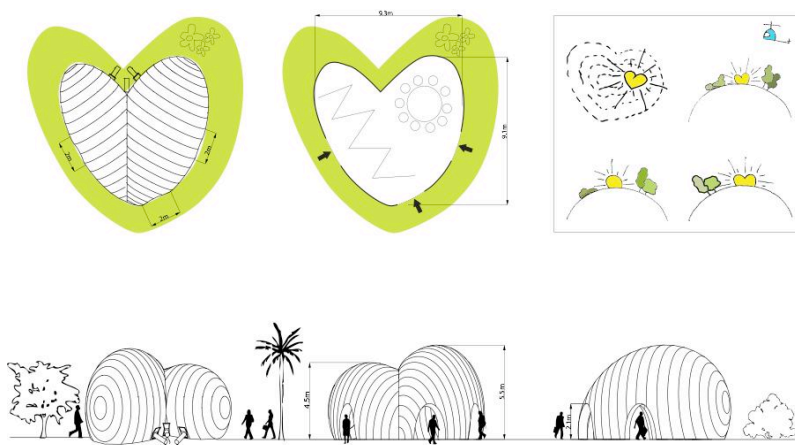

The Golden Heart Pavilion drawings and model